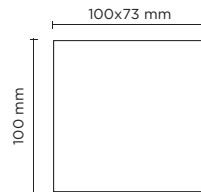

405004

HYDROLED 01 COB

Square up or down luminaire for outdoor installation on a façade/wall. Phospho-chromatised and polyester powder coated die-cast copper-free aluminium body, tempered safety glass, moulded silicone gasket and stainless steel screws. Built-in LED driver 220-240V 50-60Hz, with 1 COB CREE CXA1507 LED. IP65 rating.

Technical features

Technical data

Wattage	9 WATT
IP Rating	IP65
IK Rating	IK07
Material	High corrosion resistance die-cast copper-free aluminum body and fixing arms
Coating	Polyester powder coating with phosphochromating pre-finish
Light source	NR. 1 x CREE "CXA1507" COB LED
Screws	Stainless steel
Transformer	Electronic power supply 220/240V 50/60Hz built-in
Gasket	Silicone rubber
Gross weight	1,00 Kg

light source*	light beam options	lumen output (lm)	lumin. efficacy (lm/w)
3000°K warm-white			
cob led	 mono directional diffused 30°	642	71.33

Finish color options:

 Textured Grey
RAL 9006